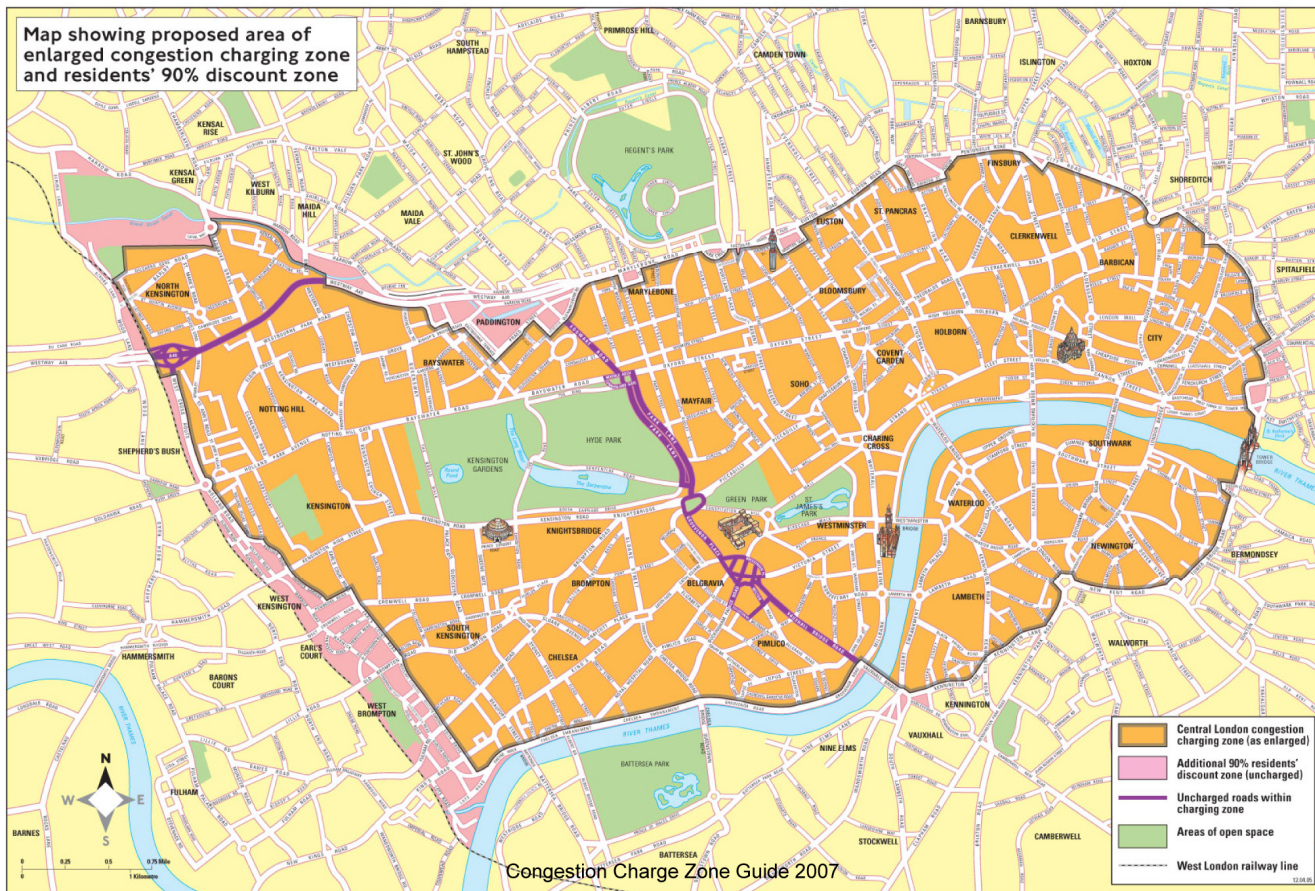

## Smartnav CCZ: Spoken Warnings

- On Approach:
  - “You are approaching a congestion charging zone”
- On Entering:
  - “You are entering a congestion charging zone”
- On Leaving:
  - “You are leaving a congestion charging zone”
- Parallel Roads:
  - “You are near a congestion charging zone”

# Smartnav CCZ: The Zone Map

## Smartnav CCZ: The Rules

- Congestion Operating Hours:
  - 7:00AM - 6:00PM Monday to Friday, excluding Public Holidays.
- Payment:
  - The charge is £8 if you pay by 10.00pm on the day of travel. The total charge for paying between 10pm and midnight the following day is £10. (£2 surcharge) [www.cclondon.com](http://www.cclondon.com)
- Fines and Penalties
  - A manual check is made of each recorded image and a Penalty Charge Notice of £100 is issued to the registered keeper or hirer of all those vehicles.
  - As with parking penalties, this will be reduced to £50 for prompt payment within 14 days.
  - Failure to pay the penalty charge within 28 days will result in the penalty being increased to £150.
- Exemptions include:
  - Disabled vehicles, Alternative Fuel vehicles, Residents